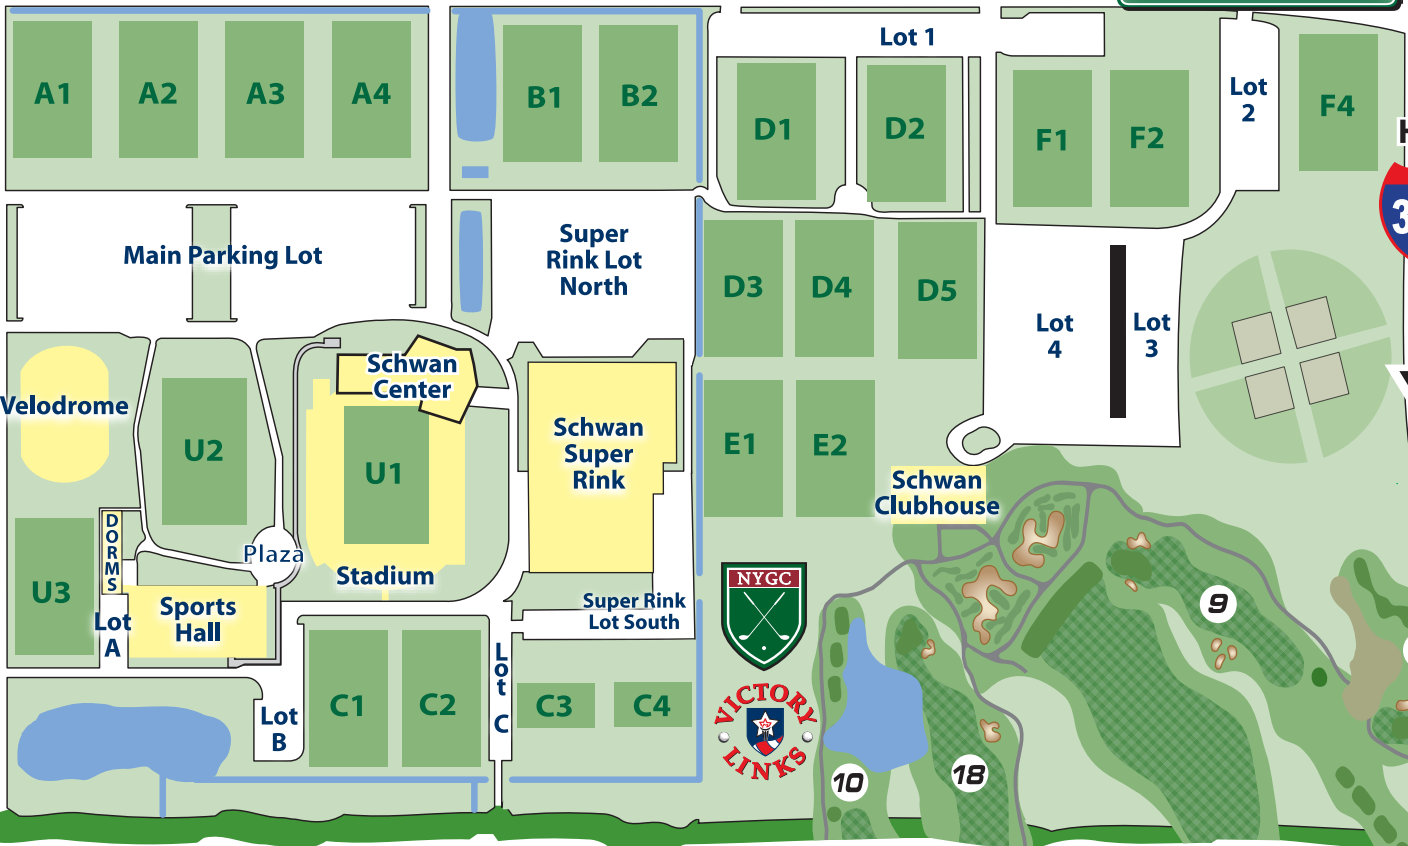

To Hwy. 65

109TH AVENUE NE

# NATIONAL SPORTS CENTER

DAVENPORT STREET

RADISSON ROAD

Lot E

Lot D

GOLF OPERATION CENTER

105TH AVENUE NE

To Hwy.

PLEASE NOTE: MAP IS NOT TO SCALE.