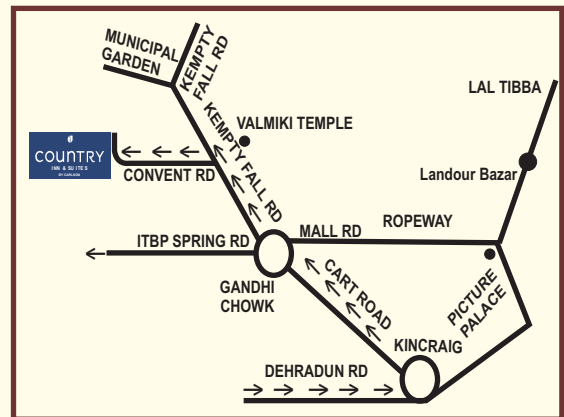

Tourist Attractions

Mall Road - 1 km
Gandhi Chowk - 1 km
Gun Hill - 2 kms
Happy Valley - 3 kms
Company Garden - 4 kms
Lal Tibba - 6 kms
George Everest - 7 kms
Kempty Falls - 14 kms
Dhanaulti - 35 kms