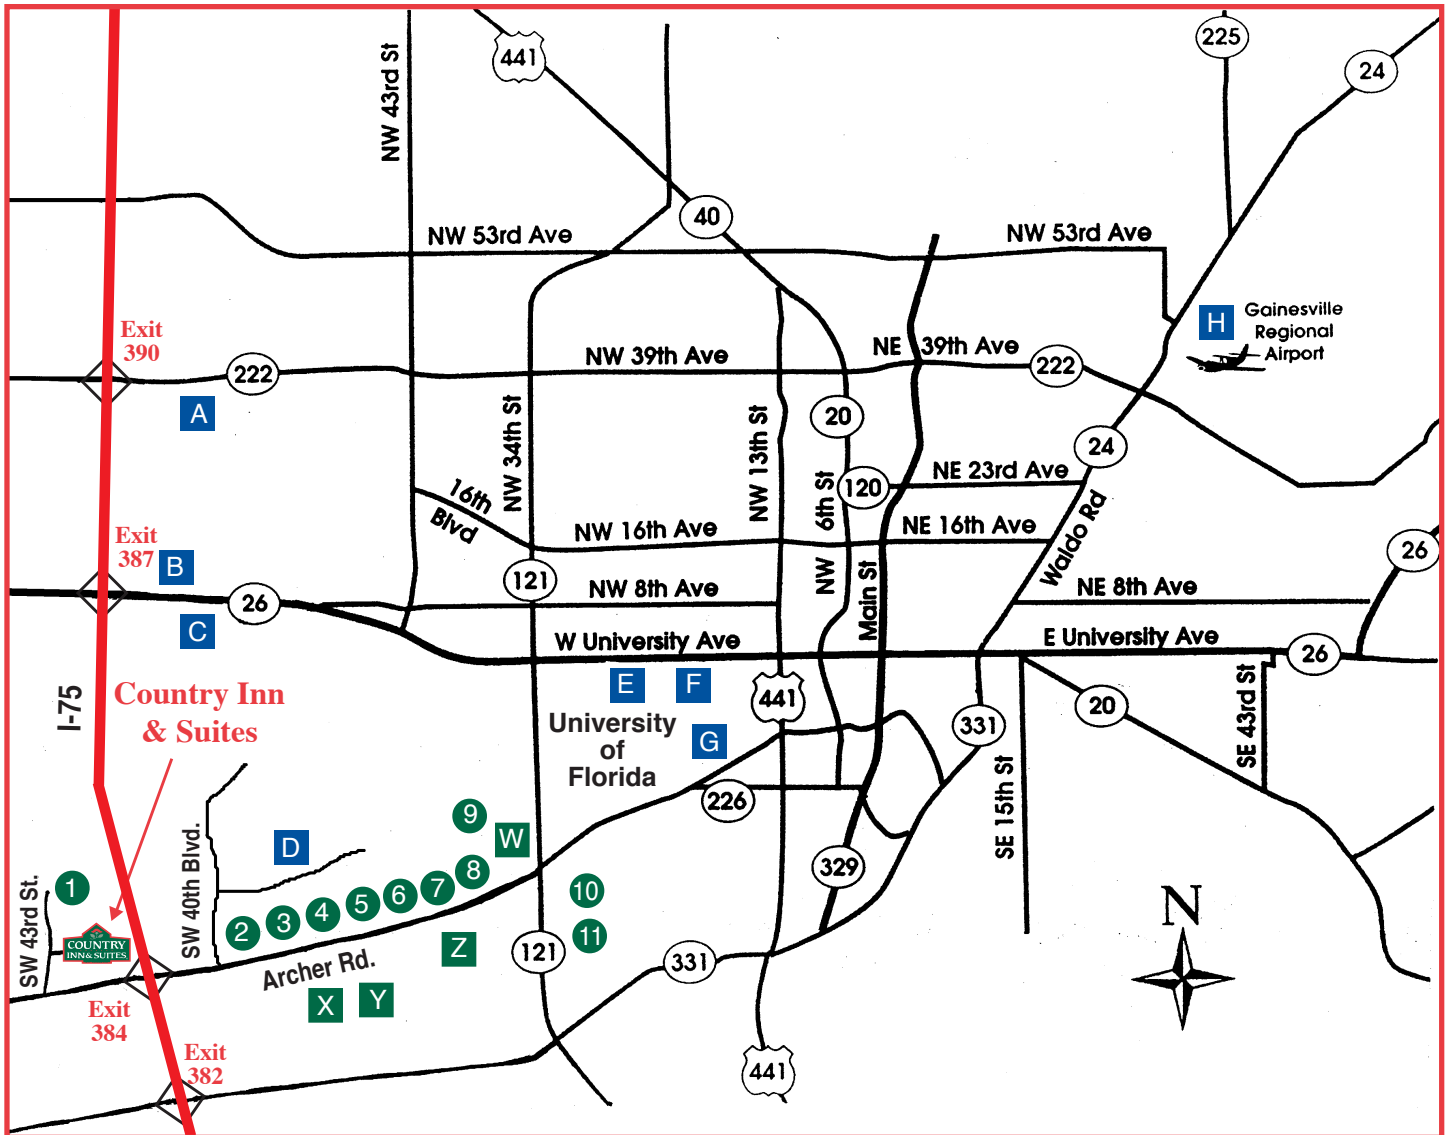

GAINESVILLE MAP

POINTS OF INTEREST

- A - Santa Fe Community College**
2 miles N • 395-5000
- B - North Florida Regional Hospital**
2 miles N • 333-4000
- C - Oaks Mall**
2 miles N • 331-0040
- D - Butler Plaza**
1/2 mile • 376-5225
- E - University of Florida**
1.5 miles W • 392-3261
- F - Ben Griffin Stadium**
4 miles E
- G - Shands Hospital**
2 miles W • 265-0111
- H - Gainesville Regional Airport**
10 miles E • 373-0249

RESTAURANTS

- 1 - Cracker Barrel**
375-2424
- 2 - Gainesville Ale House**
371-0818
- 3 - Atlanta Bread Company**
264-0034
- 4 - Texas Roadhouse**
377-2820
- 5 - Hops Bar & Grill**
373-2223
- 6 - Chili's**
373-3010
- 7 - T.G.I. Friday's**
336-0033
- 8 - Olive Garden**
335-5354

- 9 - Outback Steakhouse**
373-9499
- 10 - Carraba's**
692-0083
- 11 - Hooter's**
335-9464

DELIVERIES & OTHER

- W - CVS Pharmacy**
- X - Pizza Hut**
374-4440
- Y - Papa Johns Pizza**
336-7272
- Z - Starbucks**