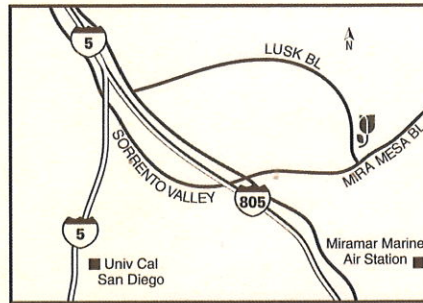

More reasons to say,
"I LOVE THIS COUNTRY."

SAN DIEGO NORTH, CA

AREA ATTRACTIONS

- FBI San Diego Headquarters - 1.5 mi
- Qualcomm Headquarters - .5 mi
- L-3 Communications - 1.2 mi
- Applied Technologies - 1.2 mi
- Ruggedized Command & Control Solutions (RCCS) - 1.2 mi
- Linkabit - 3.9 mi
- San Diego Tech Center- 1 mi
- Motorola - 2 mi
- Gen-Probe Incorporated - 1.3 mi
- Beaches - 7 mi
- Del Mar Race Track - 7 mi

DRIVING DIRECTIONS

From San Diego International Airport:
Take I-5 North to I-52 East to I-805 North.
Exit on Mira Mesa Blvd/Sorrento Valley Rd. and take a right. Turn left onto Lusk Blvd and immediately make a right into the first driveway.

COUNTRY
INN & SUITES

BY CARLSON